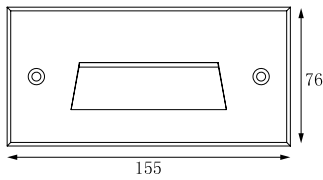

# Recessed Stair & Wall Light TALIS

sanded dark grey | silver resistant grey | sanded black

12# Die-casting grey powder coated aluminum  
T=60-80um Adhesion of ISO class 1/ASTM class 4B