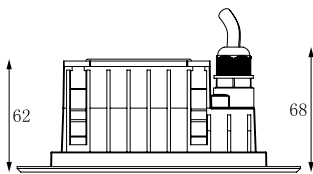

LIGHT DISTRIBUTION