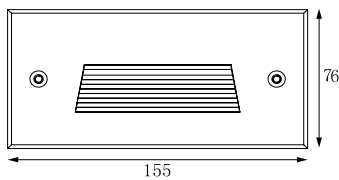

LIGHT DISTRIBUTION